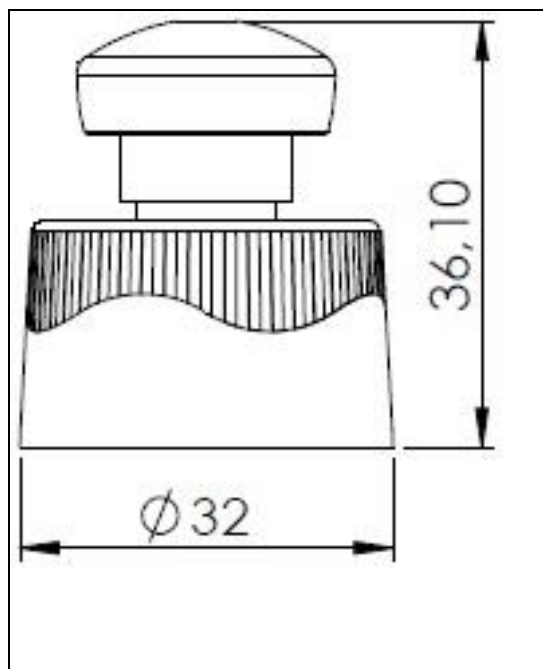

PLASTIC SRL

ARTICLE	P/P PCO
SHORT DESCRIPTION	LONGER PUSH – PULL CAP FOR PET NECK
TYPE OF CAP	PUSH - PULL
TYPE OF NECK	PCO
NECK	<input type="checkbox"/> PE <input checked="" type="checkbox"/> PET
PIECES FOR BOX	3.500
PIECES FOR PALLET	56.000
DIMENSIONS	Ø 32 h. 36,10

**According to law It is forbidden the reproduction of this technical draw without a pre-authorization*